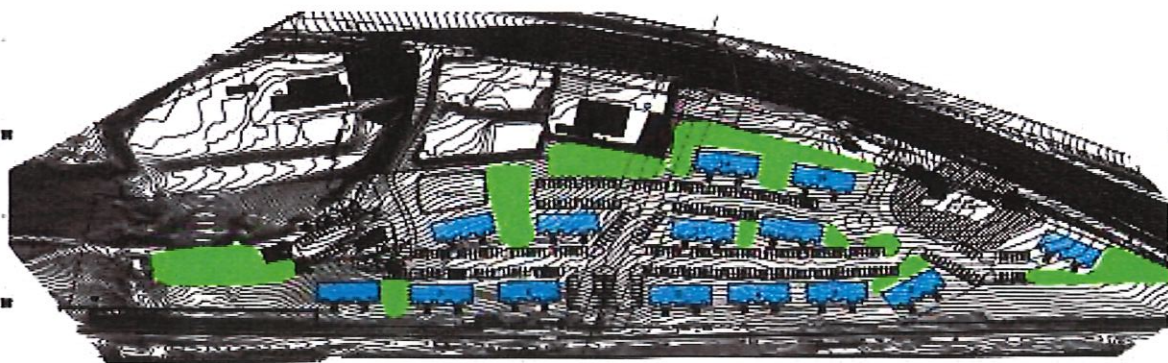

Robert Kendrick
Casita Developments LLC
Project response June 9,2020

ASHLANDS GRAND TERRACE AGRIHOOD

The Existing Farmhouse and Barn

Valley Views from the Site

Redeveloped Barn and Produce Area

Redeveloped House & Activity Area

Open area's around Farm House

Proposed walking trails in Forest

RECEIVED
JUN 09 2020
BY:

OLD HOME SITE WITH BARN AND BUILDINGS

BUILDING SITE PLAN WITH OPEN SPACE AND GARDENS AND FARMS (more to be included)

RECEIVED
JUN 09 2020
BY:

HISTORIC PICTURE OF FARMS ORCHARDS AND FORESTED AREA

IN THIS LEFT-HAND CORNER
BETWEEN THE HIGHWAY AND RAIL ROAD
IS THE OLD FARM LAND AND FOREST?
AND THE NEW
REINCARNATED
ASHLANDS GRAND TERRACE AGRIHOOD